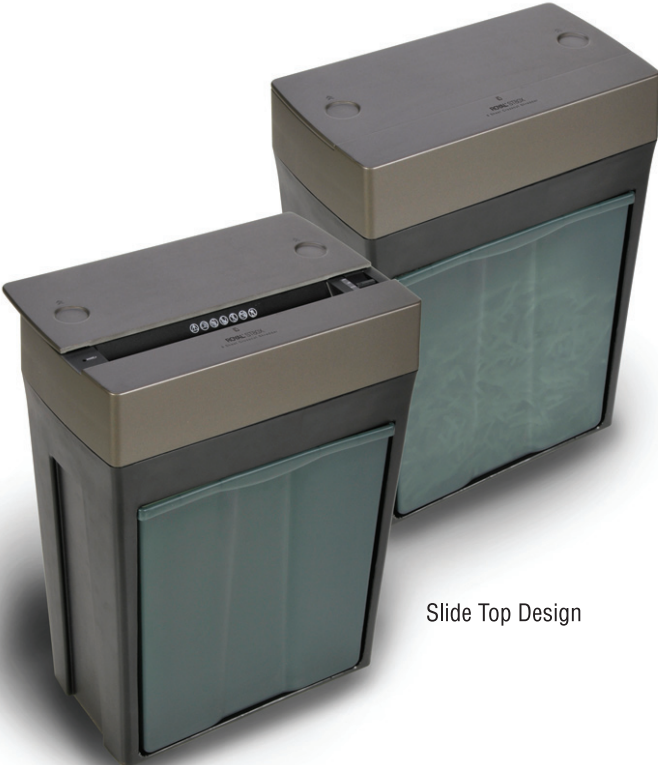

# Royal ST80X

Slide Top Design

2 3/4 Gallon Pullout Shred Bin

Shreds 8 Sheets In a Single Pass

Shred Credit Cards

## Features

DUTY USAGE	Home / Home Office
SHEET CAPACITY at 20 lb. BOND	8
CUT TYPE	CrossCut
CUT SIZE	5/32" x 1 1/8"
PAPER ENTRY WIDTH	8 3/4"
AUTO START/STOP FUNCTION	Photo Sensor
THERMAL OVERLOAD	Yes
AUTO STOP ON PAPER JAM	Yes
SAFETY FEATURES	Interlock Switch/ Slide Top Feed Opening Awning
MOTOR TYPE	AC
SPEED (FPM)	9
SHEETS PER DUTY CYCLE (MAX)	110
MOTOR SIZE/HP	1/2 hp
BASKET FULL SENSOR	Translucent Bin
BASKET CAPACITY (GAL)/STYLE	2 3/4 Gallons / Pullout Bin
CUTTER WARRANTY	3
NOISE LEVEL (db)	68db
DUTY CYCLE	2 mins on / 30 mins off
SHREDS STAPLES	Yes
SHREDS CREDIT CARDS	Yes
COLOR	Black / Silver

## Packaging

COUNTRY OF ORIGIN	China
UNIT DIMENSIONS (H x W x D)	16" x 11 7/8" x 6 1/2"
UNIT WEIGHT (LBS.)	8 3/4 lbs.
CARTON DIMENSIONS (H x W x D)	14 1/3" x 12" x 6 3/4"
CARTON WEIGHT (LBS.)	10 3/4 lbs.
MASTER PACK QUANTITY	1
40' CONTAINER QUANTITY	3254
PCUA NUMBER	89177V
UPC NUMBER	022447891775