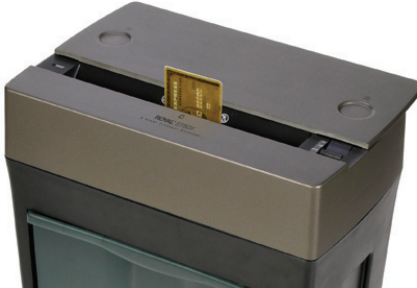

# Royal ST80X

Slide Top Design

2 3/4 Gallon Pullout Shred Bin

Shreds 8 Sheets In a Single Pass

Shred Credit Cards

## Features

DUTY USAGE	Home / Home Office
SHEET CAPACITY at 20 lb. BOND	8
CUT TYPE	CrossCut
CUT SIZE	5/32" x 1 1/8"
PAPER ENTRY WIDTH	8 3/4"
AUTO START/STOP FUNCTION	Photo Sensor
THERMAL OVERLOAD	Yes
AUTO STOP ON PAPER JAM	Yes
SAFETY FEATURES	Interlock Switch/ Slide Top Feed Opening Awning
MOTOR TYPE	AC
SPEED (FPM)	9
SHEETS PER DUTY CYCLE (MAX)	110
MOTOR SIZE/HP	1/2 hp
BASKET FULL SENSOR	Translucent Bin
BASKET CAPACITY (GAL)/STYLE	2 3/4 Gallons / Pullout Bin
CUTTER WARRANTY	3
NOISE LEVEL (db)	68db
DUTY CYCLE	2 mins on / 30 mins off
SHREDS STAPLES	Yes
SHREDS CREDIT CARDS	Yes
COLOR	Black / Silver

## Packaging

COUNTRY OF ORIGIN	China
UNIT DIMENSIONS (H x W x D)	16" x 11 7/8" x 6 1/2"
UNIT WEIGHT (LBS.)	8 3/4 lbs.
CARTON DIMENSIONS (H x W x D)	14 1/3" x 12" x 6 3/4"
CARTON WEIGHT (LBS.)	10 3/4 lbs.
MASTER PACK QUANTITY	1
40' CONTAINER QUANTITY	3254
PCUA NUMBER	89177V
UPC NUMBER	022447891775